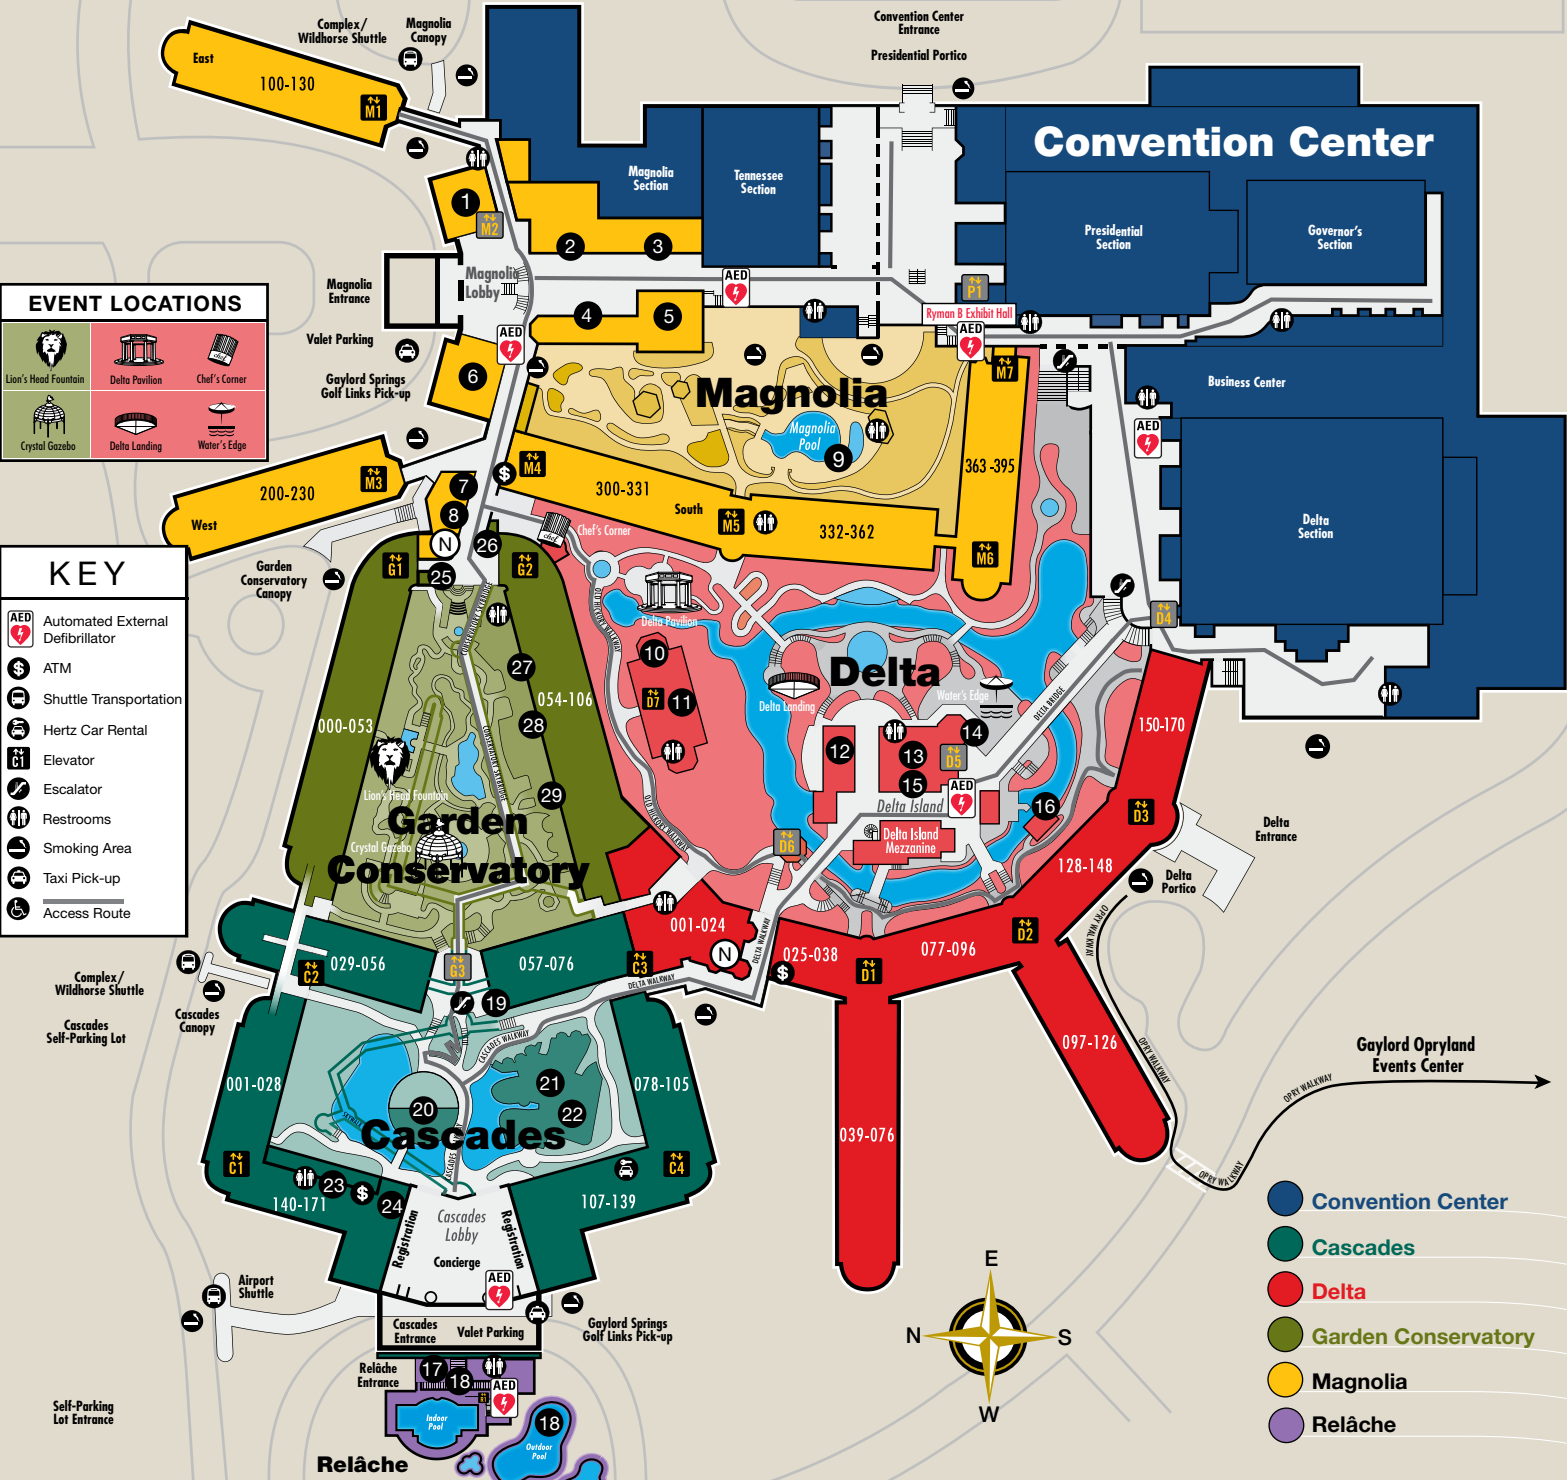

Presidential Self-Parking Lot

EVENT LOCATIONS

KEY

	Automated External Defibrillator
	ATM
	Shuttle Transportation
	Hertz Car Rental
	Elevator
	Escalator
	Restrooms
	Smoking Area
	Taxi Pick-up
	Access Route

	Convention Center
	Cascades
	Delta
	Garden Conservatory
	Magnolia
	Relâche

DINING

- 2 Fuse Sports Club
- 3 Findley's Irish Pub
- 5 Jack Daniel's
- 11 Old Hickory Steakhouse
- 21 Cascades American Café
- 22 Wasabi's (Sushi Bar)
- 27 Ravello (Italian) Lower Level
- 29 Solario (Mexican) Lower Level

QUICK EATS

- 12 Paisano's Pizzeria & Vino
- 13 Häagen-Dazs
- 14 Stax (Burgers)
- 24 Cocoa Bean
- 25 Christie Cookies
- 26 Conservatory Café

NIGHTLIFE

- 2 Fuse Sports Club
- 3 Findley's Irish Pub
- 5 Jack Daniel's
- 10 Library Lounge
- 20 The Falls
- 28 The Conservatory Bar Lower Level

RETAIL

- N Necessities Shops
- 1 Cowboys & Angels
- 4 Savannah's
- 6 Lindsay Phillips
- 7 Johnston & Murphy's
- 8 Alexander Kalifano
- 15 Delta Island Shops
- 17 Relâche Boutique 2nd Level
- 23 Signature